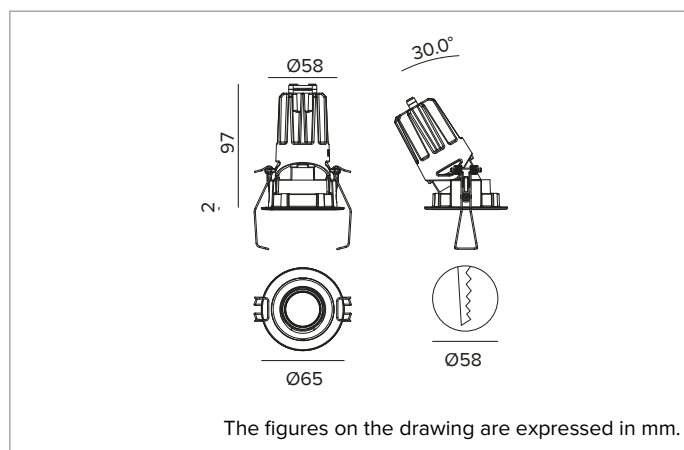

### Adjustable recessed LED projector in a trim version

	3000K	H(m)	D(m)	Emax(lx)
	Ra90		37°	
	Fixture Power	10W	1	0.67 2109
	Source Flux	1171lm	2	1.35 527
	Fixture Flux	809lm	3	2.02 234
	Efficacy	83lm/W	4	2.69 132
TS1335	I <sub>max</sub> =1801cd/klm	I <sub>max</sub>	2109cd	5 3.37 84